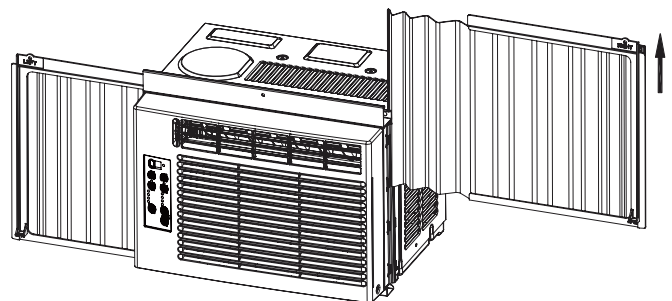

Quieter than a whisper!

Designed to be installed inside a window, the WAT series is ideal for cooling rooms with limited space. With four-direction adjustable louvres, window air conditioners reduce unwanted humidity while simultaneously removing the room's heat.