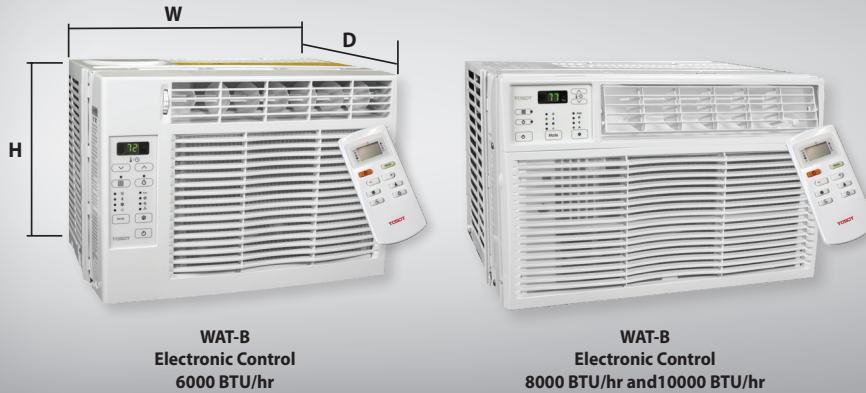

An affordable cooling option for the summer!

Designed to be installed inside a window, the WAT series is ideal for cooling rooms with limited space. With four-direction adjustable louvres, window air conditioners reduce unwanted humidity while simultaneously removing the room's heat.

Window Air Conditioner

WAT Series

TQSDT

MODELS

Product #		GJC06BK-A6NRNC5B	GJC08BK-A6NRNC5D	GJC10BL-A6NRNC5H	
Series		WAT-B	WAT B	WAT-B	
ENERGY STAR		✓	✓	✓	
Technical Performance					
Voltage	Volts	115	115	115	
Cooling capacity	BTU/hr	6000	8000	10000	
Used cooling power input	W	490	660	825	
Used rated input	W	600	850	1100	
Rated current	A	5.1	6.6	8.9	
Energy Efficiency Rating	EER	12.1	12	12	
Air flow volume	m³/hr	300 / 280 / 260	360 / 340 / 320	450 / 420 / 390	
	cfm	177 / 165 / 153	212 / 200 / 188	265 / 247 / 230	
Dehumidification	l/hr	0.78	1.17	1.44	
	pt/hr	1.65	2.473	3.04	
Application area	sq. ft. (sq.m)	250 (23)	350 (32)	450 (41)	
Cooling speed	r/min	1100 / 970 / 850	1600 / 1500 / 1400	1620 / 1520 / 1420	
Sound level	dB (A)	66 / 64 / 62	72 / 66 / 63	69 / 67 / 65	
Operating ambient temperature	°C (°F)	65 - 104 (18 - 40)	65 - 104 (18 - 40)	65 - 104 (18 - 40)	
Refrigerant		R32	R32	R32	
Functions					
Control		Electronic	Electronic	Electronic	
Auto fan		✓	✓	✓	
Timer		✓	✓	✓	
Energy saving mode		✓	✓	✓	
Fan Speeds Mode with X speeds		3	3	3	
Dehumidity		✓	✓	✓	
I FEEL		✓	✓	✓	
Night mode		✓	✓	✓	
Memory		✓	✓	✓	
Self-diagnosis		✓	✓	✓	
Includes					
Washable filter		✓	✓	✓	
Remote control with battery		-	✓	✓	
Window filling panel		✓	✓	✓	
Mounting hardware		✓	✓	✓	
Dimension					
Product dimension	W x H x D	in. (mm)	18.583 x 12.756 x 15.748 (472 x 324 x 400)	18.583 x 12.756 x 15.748 (472 x 324 x 400)	19.016 x 14.567 x 21.259 (483 x 370 x 540)
Box dimension (ISTA 1A)	W x H x D	in. (mm)	21.97 x 14.37 x 18.03 (558 x 365 x 458)	21.97 x 14.37 x 18.03 (558 x 365 x 458)	23.03 x 17.01 x 21.97 (585 x 432 x 558)

Standard color: White