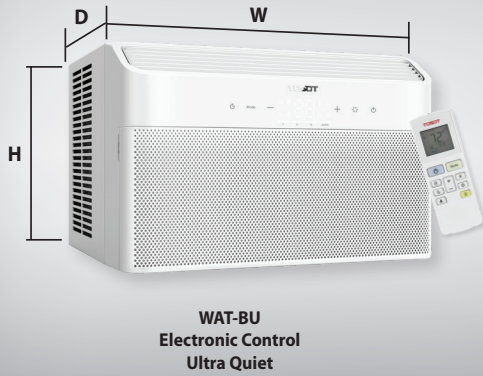

Standard color: White

FEATURES

IMPROVED AIR QUALITY – 3-IN-1

As well as an air conditioner, the unit helps to reduce humidity and mold, which improves the breathable air in the room.

COMPACT AND ECONOMIC

Enjoy cooler rooms at an affordable price.

24H PROGRAMMABLE TIMER

The integrated timer can be used to start the air conditioning before you get home and stop it when you leave.

USEFUL FEATURES

- Programmable timer
- Night mode
- Energy saving mode
- Dehumidification mode
- "I Feel" mode
- 3-speed automatic ventilation
- Automatic restart function
- Includes wireless remote

Quieter than a whisper!

Designed to be installed inside a window, the WAT series is ideal for cooling rooms with limited space. With four-direction adjustable louvres, window air conditioners reduce unwanted humidity while simultaneously removing the room's heat.